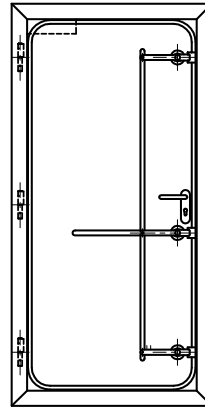

DOOR FRAME

Made as standard in 3mm mild steel. Option is galvanized steel or stainless steel 304 / 316L. As standard the frame comes delivered for welding onto bulkhead.

SILL

Hellbergs M8-WF comes as standard with sill alt. SA1 made in same material as frame. As option sill can be made in stainless steel 304 / 316L. Please see drawing for other sill alternatives.

OPTIONS

The door can be supplied with vision panel, kick-plate, door closer and indicator.

The Close-up

M8-WF comes with three strong closing dogs operable with single lever from each side of door.

DOORS YOU CAN RELY ON. ALWAYS.

Quality always comes in first hand for us. Therefore all A-class hinged doors are supplied with three hinges as standard.

M8-WF• A CLASS

A60 HINGED SEMI-WATERTIGHT FIRE DOOR

HELLBERGS™

HELLBERGS M8-WF

SECTION B-B